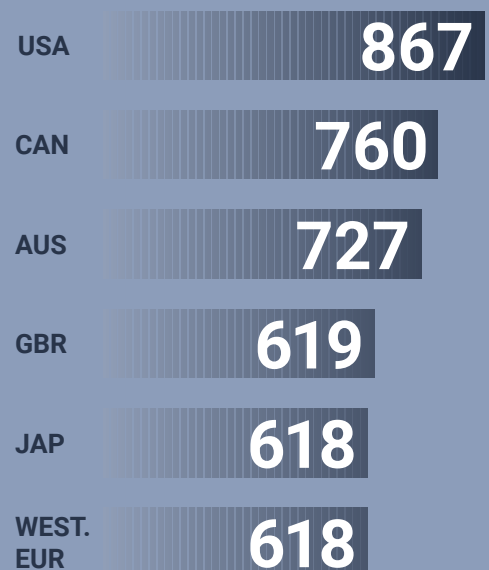

2018 light vehicle density¹

Note: This study was commissioned by the Federal Chamber of Automotive Industries (FCAI) and executed by IHS Global, Inc. Sources: 1: IHS (vehicle density is vehicles per 1,000 residents), 2: FCAI - Note this number includes light vehicle and heavy vehicle brands in Australia.