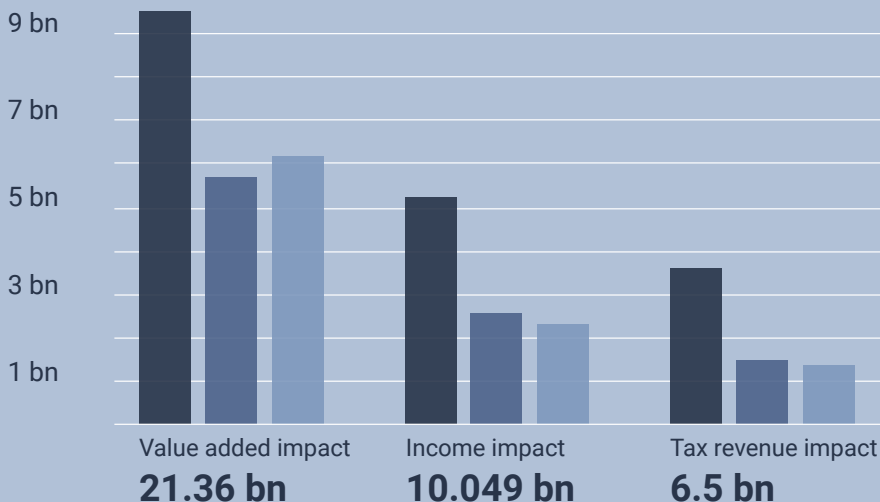

The Australian New Vehicle Industry

Brands²
60

Dealership Locations¹
+3,575

380
Vehicle Models

1.1m
New Vehicles Sold Per Year
One of the World's most competitive markets. Great news for the consumer.

Industry employment impact¹

A: Direct Employment

75,932

B: Indirect (Supply chain effect)

112,011

C: Induced (Income effect)

85,527

Total employment impact

270,470

Industry contribution to the Australian economy¹

1%

Direct economic impact:
of Australian economy
(% nominal GDP)

1.1%

Total economic impact:
of Australian economy

1%

Direct employment impact:
of Australian
employment base

2%

Total employment impact:
of Australian
employment base

The economic impact of the Australian automotive retail industry - 2018

● Direct ● Indirect (supply chain effect) ● Induced (supply income effect*)